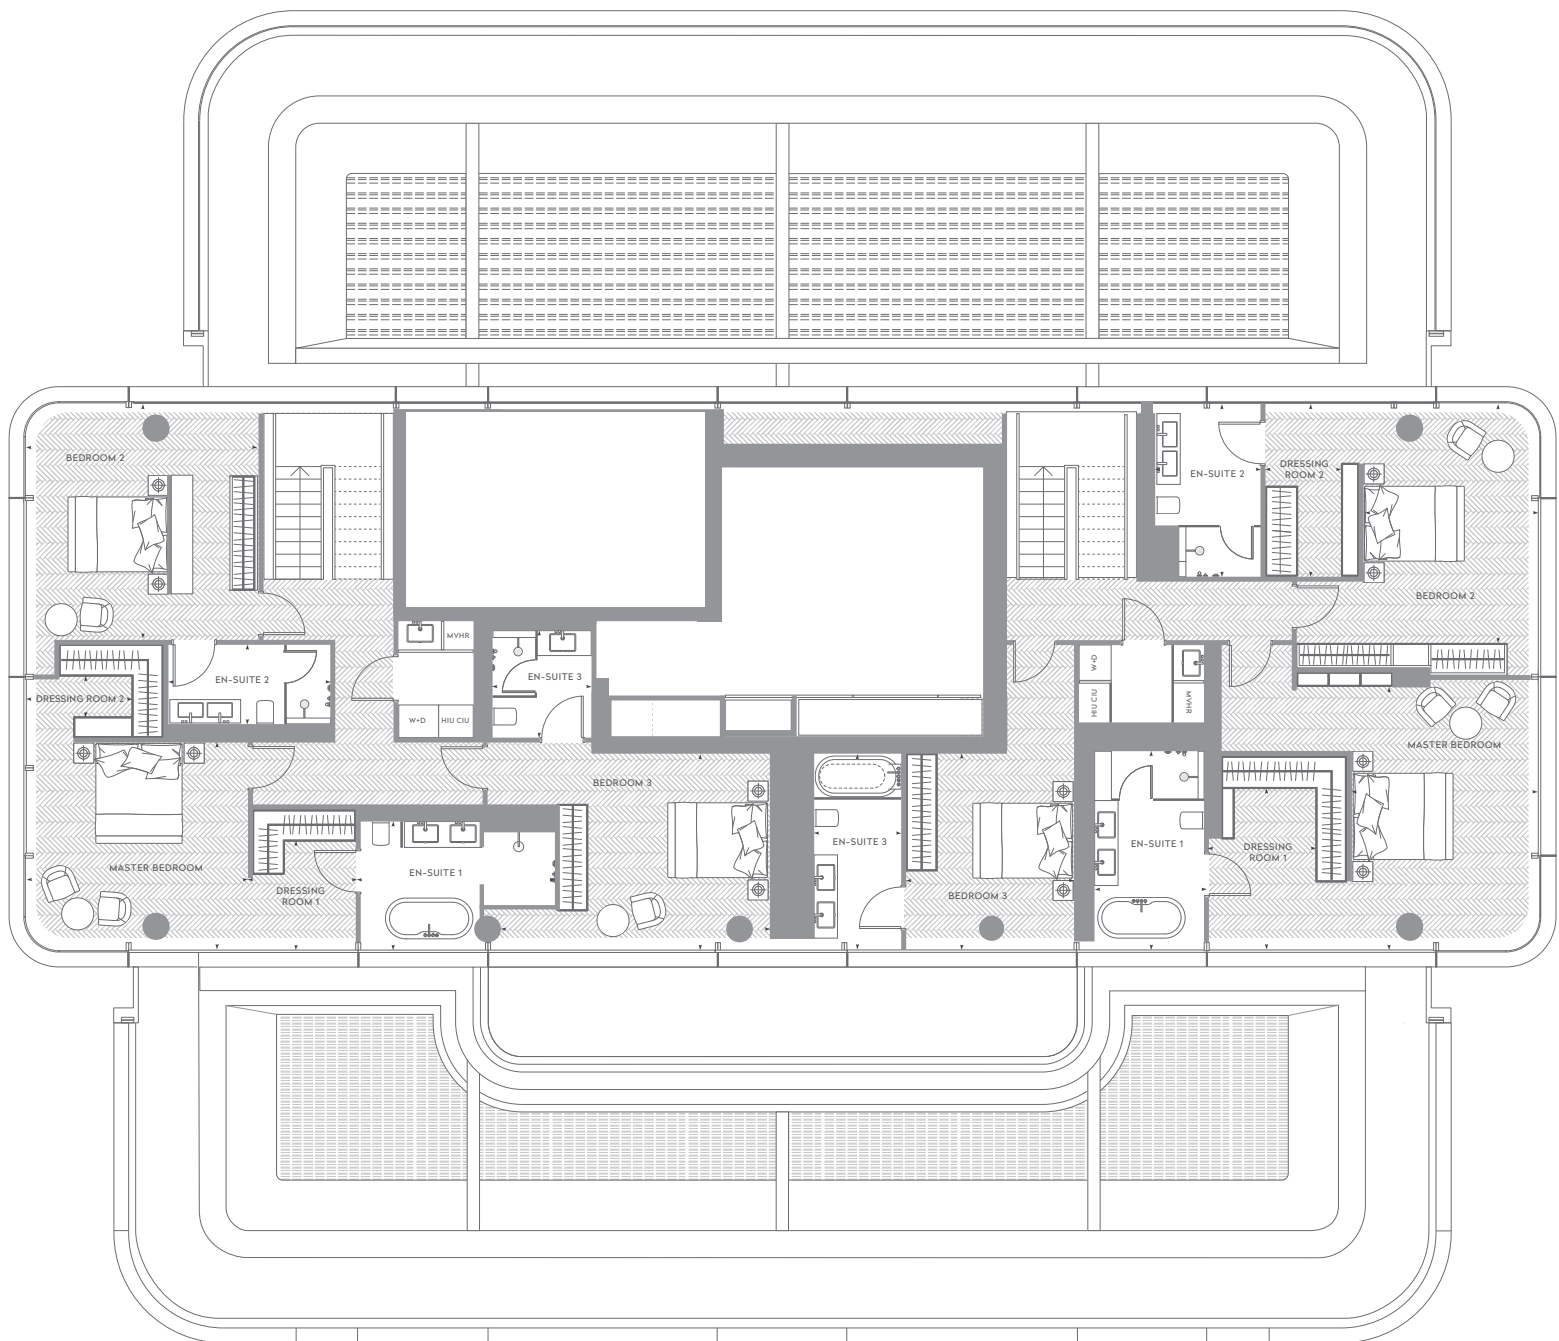

PENTHOUSES

FLOOR 38

APARTMENT TYPE

APARTMENT	INTERNAL AREA	TERRACE AREA
01	193.2m ² / 2,080ft ²	76.2m ² / 820ft ²
02	202.3m ² / 2,178ft ²	84.8m ² / 912ft ²

FLOOR 43

APARTMENT TYPE

2 Bedroom Penthouse

APARTMENT	INTERNAL AREA	TERRACE AREA
01	118.2m ² / 1,272ft ²	79.7m ² / 857ft ²
02	128.4m ² / 1,382ft ²	79.7m ² / 857ft ²

FLOORS 44-47

APARTMENT TYPE

2 Bedroom Penthouse

APARTMENT	INTERNAL AREA	TERRACE AREA
01	118.2m ² / 1,272ft ²	18.9m ² / 203ft ²
02	128.4m ² / 1,382ft ²	19.1m ² / 205ft ²

FLOOR 48

APARTMENT TYPE

3 Bedroom Duplex Penthouse

APARTMENT	INTERNAL AREA	TERRACE AREA
01	120.4m ² / 1,296ft ²	11.7m ² / 125ft ²
02	132.9m ² / 1,431ft ²	11.7m ² / 125ft ²

FLOOR 49

APARTMENT TYPE

3 Bedroom Duplex Penthouse

APARTMENT	INTERNAL AREA
01	120.5m ² / 1,297ft ²
02	132.9m ² / 1,431ft ²