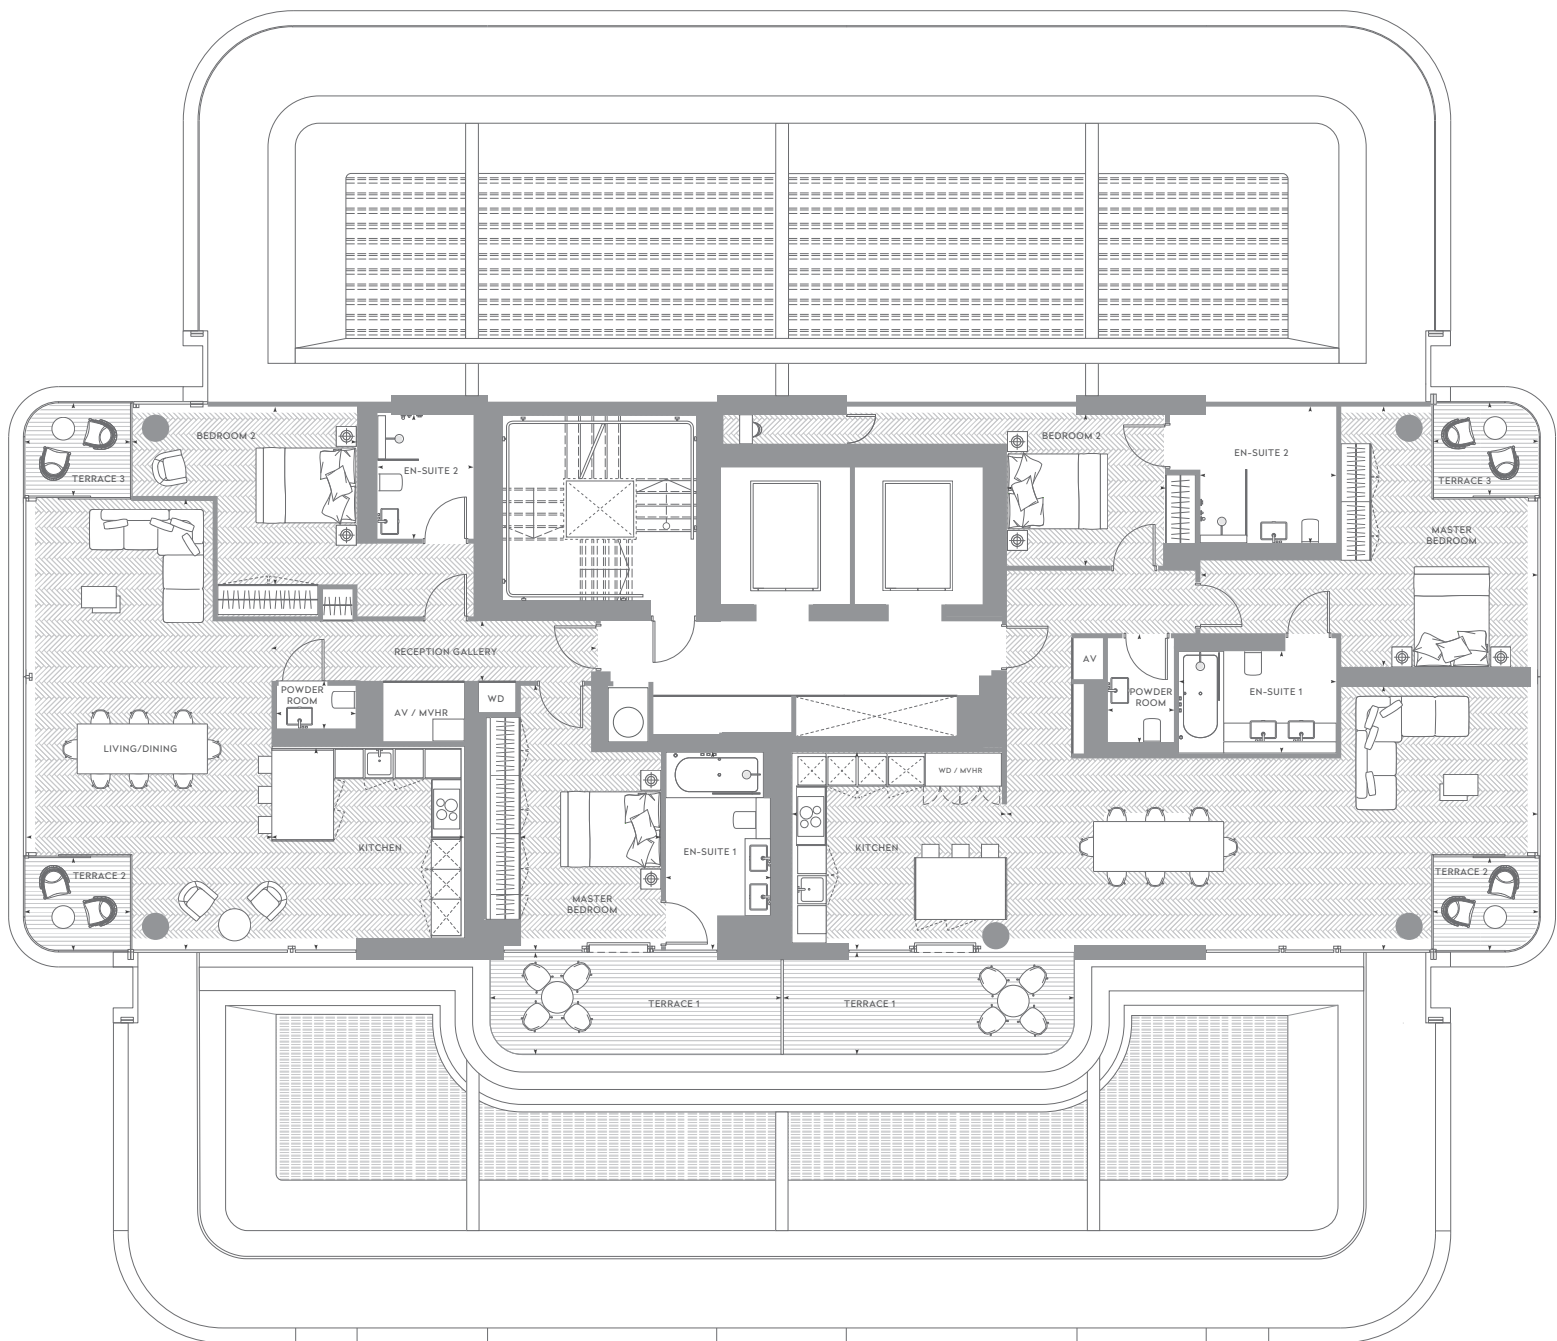

PENTHOUSES

FLOOR 38

APARTMENT TYPE

APARTMENT	INTERNAL AREA	TERRACE AREA
01	193.2m ² / 2,080ft ²	76.2m ² / 820ft ²
02	202.3m ² / 2,178ft ²	84.8m ² / 912ft ²

FLOOR 43

APARTMENT TYPE

2 Bedroom Penthouse

APARTMENT	INTERNAL AREA	TERRACE AREA
01	118.2m ² / 1,272ft ²	79.7m ² / 857ft ²
02	128.4m ² / 1,382ft ²	79.7m ² / 857ft ²

FLOORS 44-47

APARTMENT TYPE

2 Bedroom Penthouse

APARTMENT	INTERNAL AREA	TERRACE AREA
01	118.2m ² / 1,272ft ²	18.9m ² / 203ft ²
02	128.4m ² / 1,382ft ²	19.1m ² / 205ft ²

FLOOR 48

APARTMENT TYPE

3 Bedroom Duplex Penthouse

APARTMENT	INTERNAL AREA	TERRACE AREA
01	120.4m ² / 1,296ft ²	11.7m ² / 125ft ²
02	132.9m ² / 1,431ft ²	11.7m ² / 125ft ²

FLOOR 49

APARTMENT TYPE

3 Bedroom Duplex Penthouse

APARTMENT	INTERNAL AREA
01	120.5m ² / 1,297ft ²
02	132.9m ² / 1,431ft ²