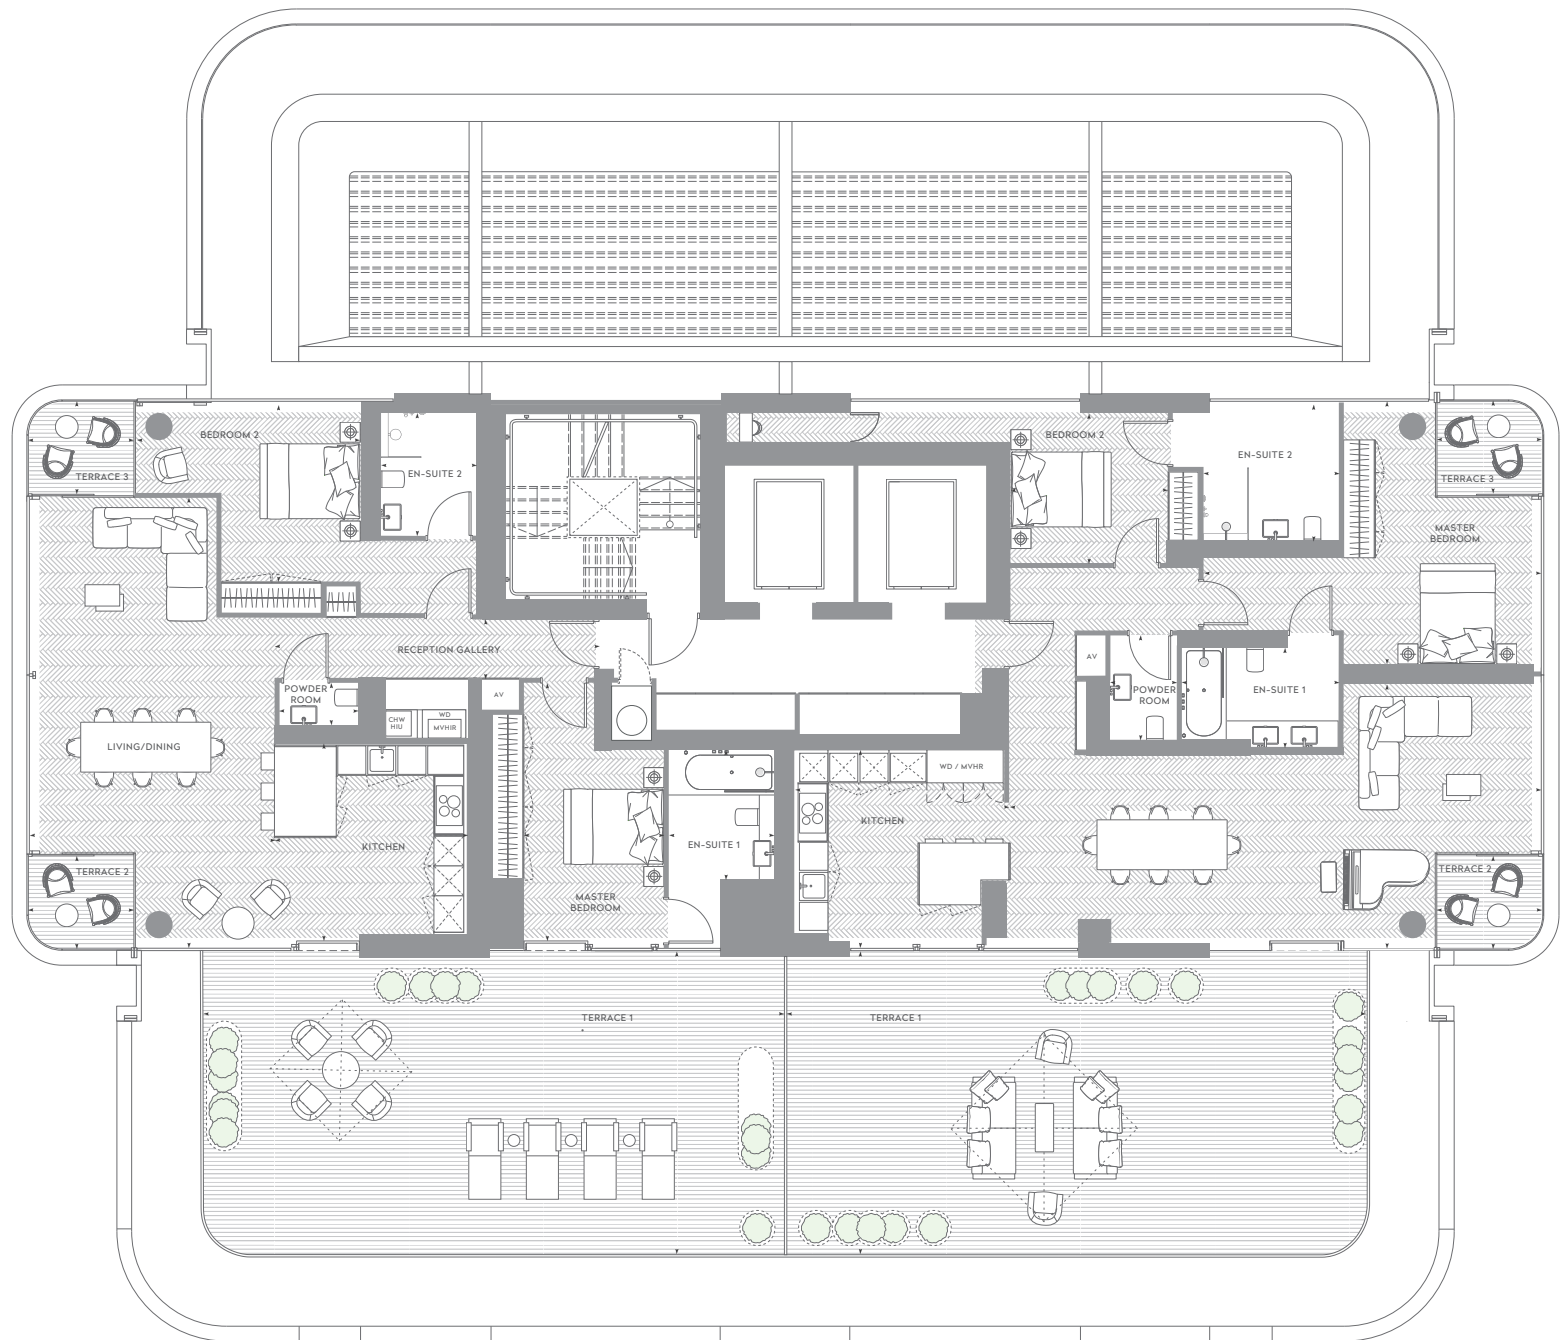

PENTHOUSES

FLOOR 38

APARTMENT TYPE

APARTMENT	INTERNAL AREA	TERRACE AREA
01	193.2m ² / 2,080ft ²	76.2m ² / 820ft ²
02	202.3m ² / 2,178ft ²	84.8m ² / 912ft ²

FLOOR 43

APARTMENT TYPE

2 Bedroom Penthouse

APARTMENT	INTERNAL AREA	TERRACE AREA
01	118.2m ² / 1,272ft ²	79.7m ² / 857ft ²
02	128.4m ² / 1,382ft ²	79.7m ² / 857ft ²

FLOORS 44-47

APARTMENT TYPE

2 Bedroom Penthouse

APARTMENT	INTERNAL AREA	TERRACE AREA
01	118.2m ² / 1,272ft ²	18.9m ² / 203ft ²
02	128.4m ² / 1,382ft ²	19.1m ² / 205ft ²

FLOOR 48

APARTMENT TYPE

3 Bedroom Duplex Penthouse

APARTMENT	INTERNAL AREA	TERRACE AREA
01	120.4m ² / 1,296ft ²	11.7m ² / 125ft ²
02	132.9m ² / 1,431ft ²	11.7m ² / 125ft ²

FLOOR 49

APARTMENT TYPE

3 Bedroom Duplex Penthouse

APARTMENT	INTERNAL AREA
01	120.5m ² / 1,297ft ²
02	132.9m ² / 1,431ft ²