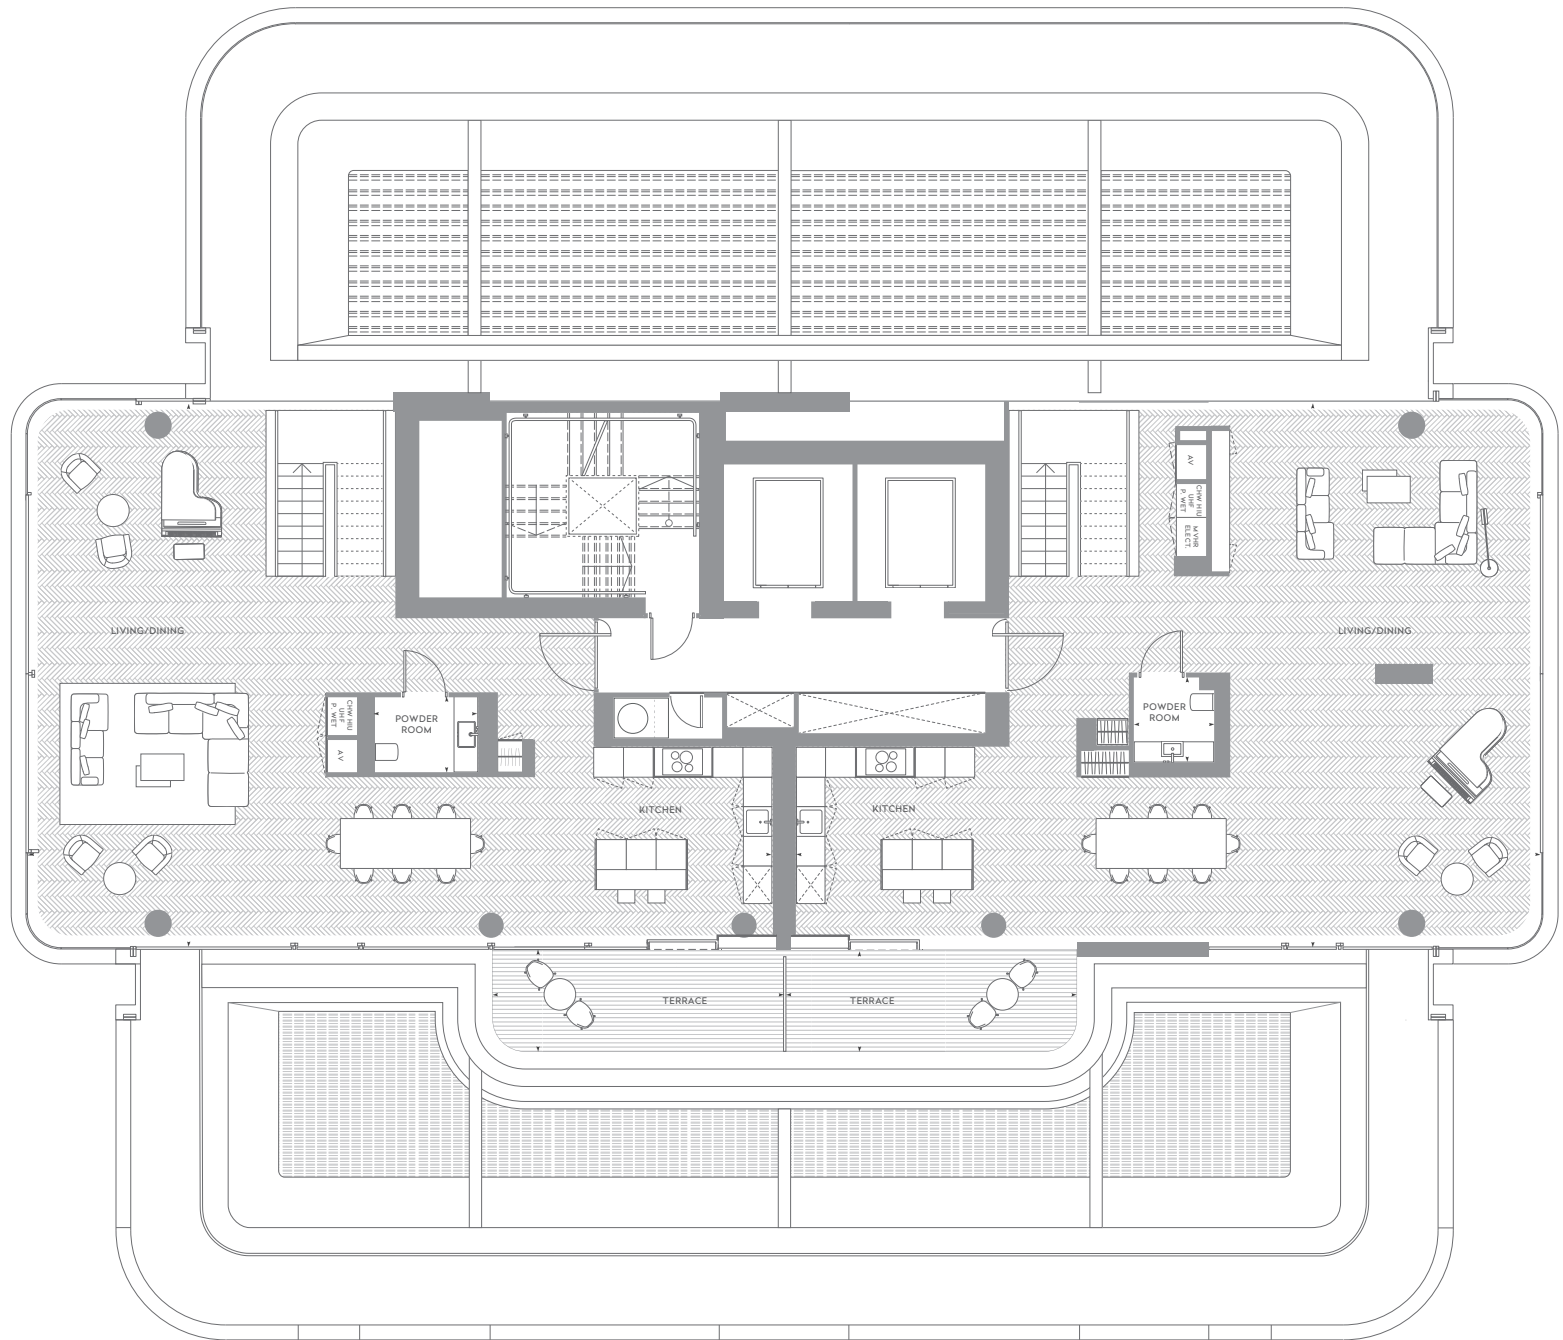

PENTHOUSES

FLOOR 38

APARTMENT TYPE

APARTMENT	INTERNAL AREA	TERRACE AREA
01	193.2m ² / 2,080ft ²	76.2m ² / 820ft ²
02	202.3m ² / 2,178ft ²	84.8m ² / 912ft ²

FLOOR 43

APARTMENT TYPE

2 Bedroom Penthouse

APARTMENT	INTERNAL AREA	TERRACE AREA
01	118.2m ² / 1,272ft ²	79.7m ² / 857ft ²
02	128.4m ² / 1,382ft ²	79.7m ² / 857ft ²

FLOORS 44-47

APARTMENT TYPE

2 Bedroom Penthouse

APARTMENT	INTERNAL AREA	TERRACE AREA
01	118.2m ² / 1,272ft ²	18.9m ² / 203ft ²
02	128.4m ² / 1,382ft ²	19.1m ² / 205ft ²

FLOOR 48

APARTMENT TYPE

3 Bedroom Duplex Penthouse

APARTMENT	INTERNAL AREA	TERRACE AREA
01	120.4m ² / 1,296ft ²	11.7m ² / 125ft ²
02	132.9m ² / 1,431ft ²	11.7m ² / 125ft ²

FLOOR 49

APARTMENT TYPE

3 Bedroom Duplex Penthouse

APARTMENT	INTERNAL AREA
01	120.5m ² / 1,297ft ²
02	132.9m ² / 1,431ft ²