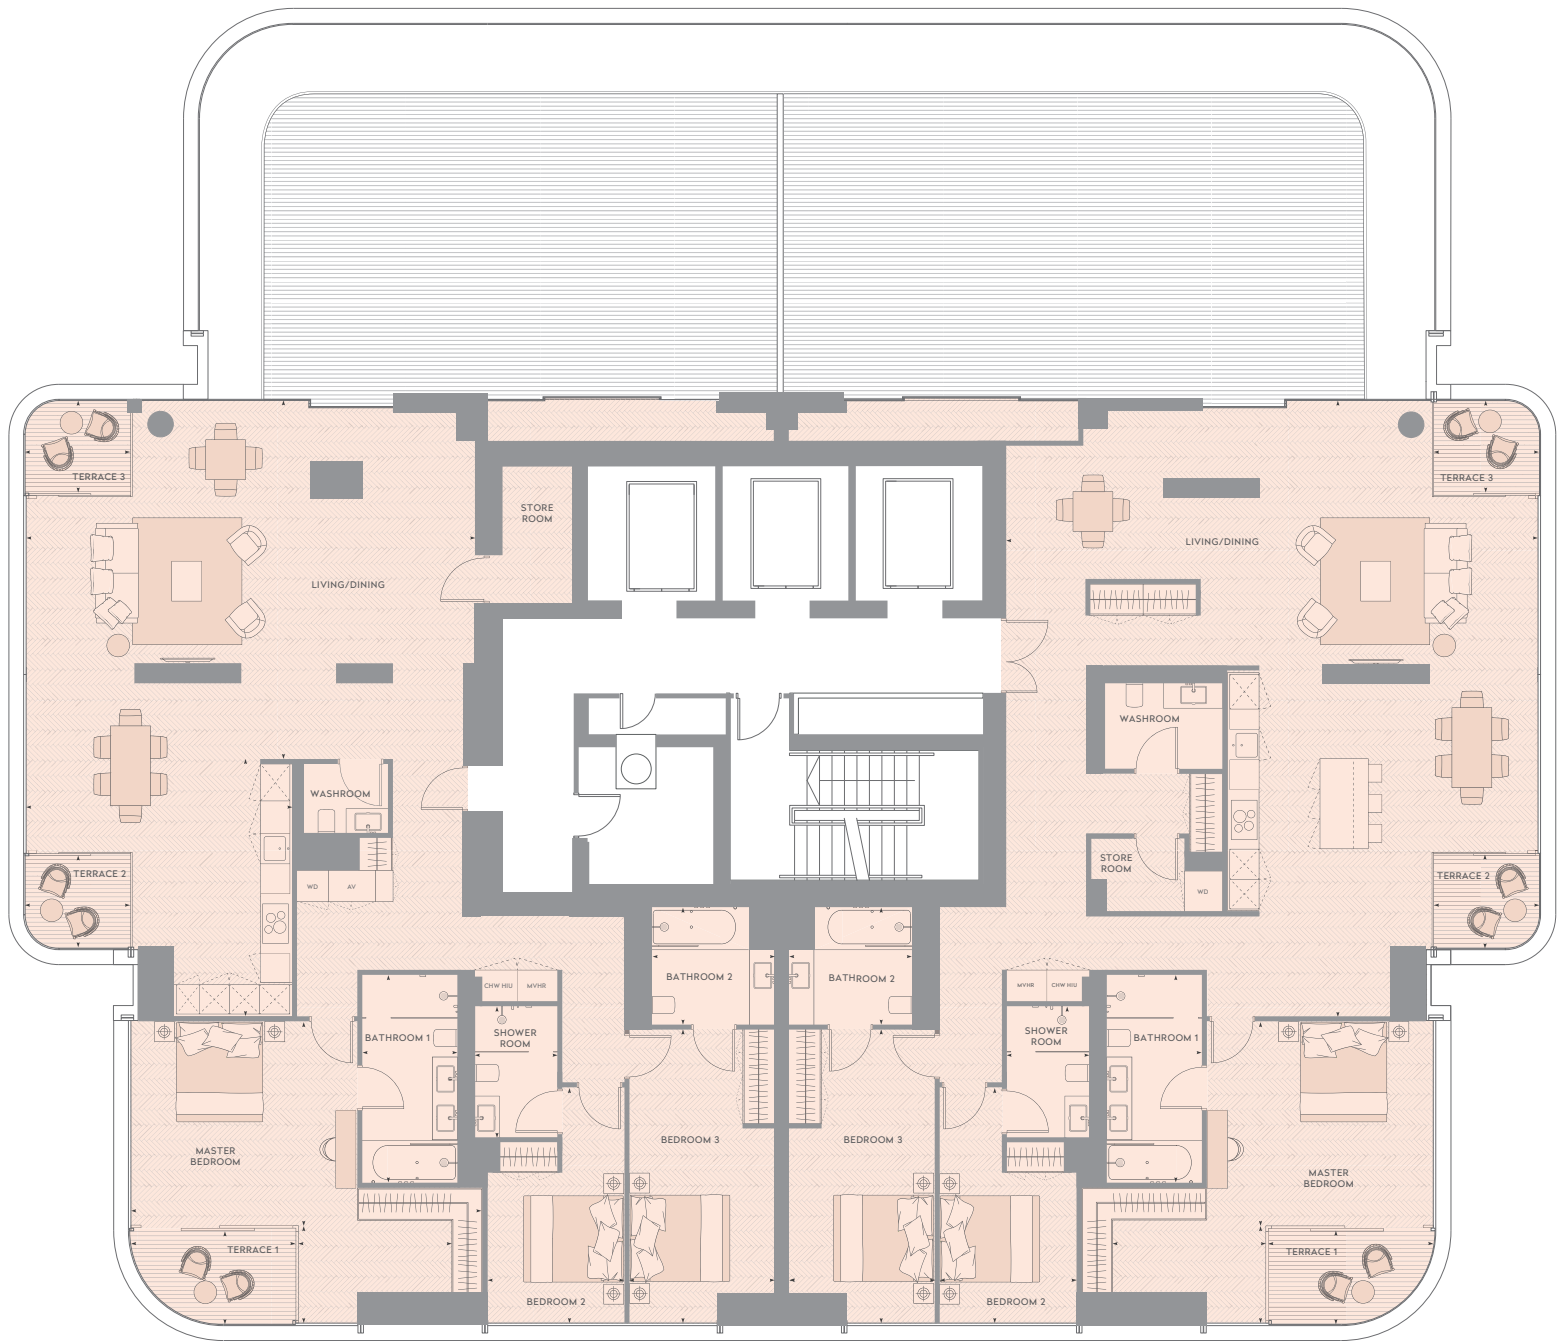

PENTHOUSES

FLOOR 38

APARTMENT TYPE

APARTMENT	INTERNAL AREA	TERRACE AREA
01	193.2m ² / 2,080ft ²	76.2m ² / 820ft ²
02	202.3m ² / 2,178ft ²	84.8m ² / 912ft ²

FLOOR 43

APARTMENT TYPE

2 Bedroom Penthouse

APARTMENT	INTERNAL AREA	TERRACE AREA
01	118.2m ² / 1,272ft ²	79.7m ² / 857ft ²
02	128.4m ² / 1,382ft ²	79.7m ² / 857ft ²

FLOORS 44-47

APARTMENT TYPE

2 Bedroom Penthouse

APARTMENT	INTERNAL AREA	TERRACE AREA
01	118.2m ² / 1,272ft ²	18.9m ² / 203ft ²
02	128.4m ² / 1,382ft ²	19.1m ² / 205ft ²

FLOOR 48

APARTMENT TYPE

3 Bedroom Duplex Penthouse

APARTMENT	INTERNAL AREA	TERRACE AREA
01	120.4m ² / 1,296ft ²	11.7m ² / 125ft ²
02	132.9m ² / 1,431ft ²	11.7m ² / 125ft ²

FLOOR 49

APARTMENT TYPE

3 Bedroom Duplex Penthouse

APARTMENT	INTERNAL AREA
01	120.5m ² / 1,297ft ²
02	132.9m ² / 1,431ft ²